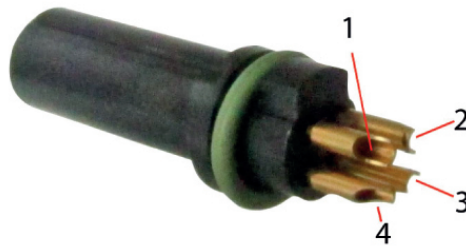

Represented by:

Europe:
Bosch Engineering GmbH
Motorsport
Robert-Bosch-Allee 1
74232 Abstatt
Germany
Tel.: +49 7062 911 9101
Fax: +49 7062 911 79104
motorsport@bosch.com
www.bosch-motorsport.de

North America:
Bosch Engineering North America
Motorsport
38000 Hills Tech Drive
Farmington Hills, MI 48331-3417
United States of America
Tel.: +1 248 876 2977
Fax: +1 248 876 7373
motorsport@bosch.com
www.bosch-motorsport.com

Asia-Pacific:
Bosch Engineering Japan K.K.
Motorsport
18F Queen's Tower C, 2-3-5 Minato
Mirai Nishi-ku, Yokohama-shi
Kanagawa 220-6218
Japan
Tel.: +81 45 650 5610
Fax: +81 45 650 5611
www.bosch-motorsport.jp

Australia, New Zealand and South Africa:
Robert Bosch Pty. Ltd
Motorsport
1555 Centre Road
Clayton, Victoria, 3168
Australia
Tel.: +61 (3) 9541 3901
motor.sport@au.bosch.com