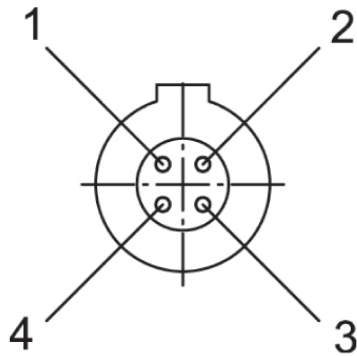

Dimensions

View A

- 1: Data-
- 2: +5V
- 3: GND
- 4: Data+